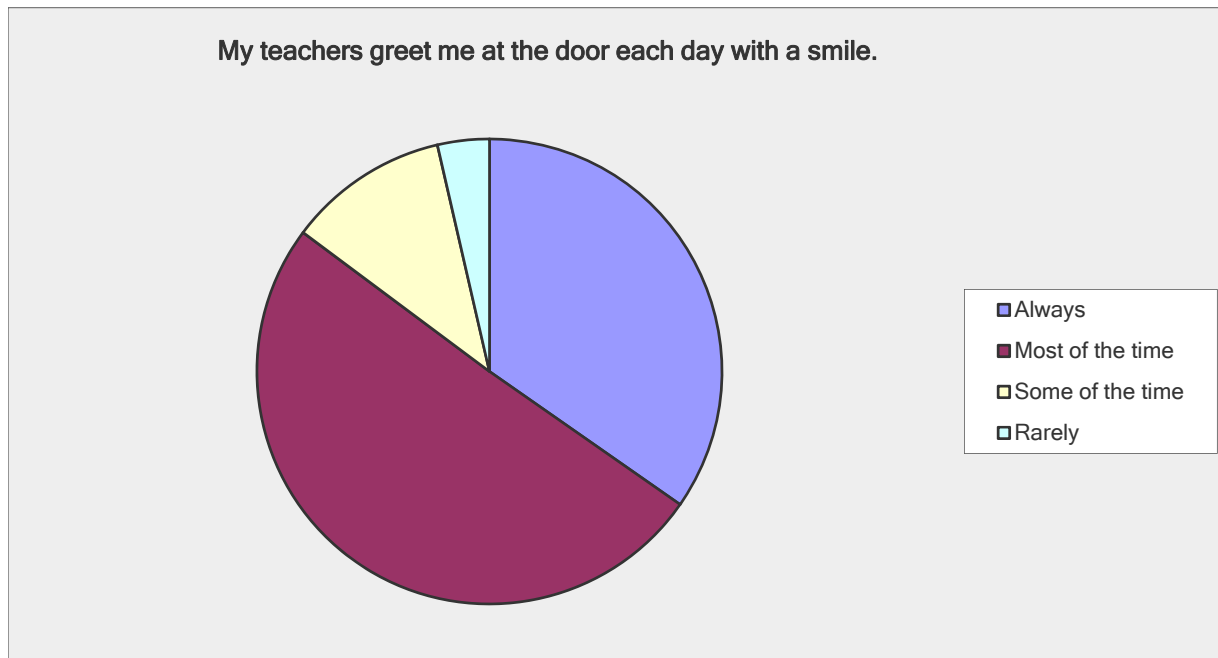

Sand Creek Student Survey spring 2017

My teachers greet me at the door each day with a smile.		
Answer Options	Response Percent	Response Count
Always	34.7%	143
Most of the time	50.5%	208
Some of the time	11.2%	46
Rarely	3.6%	15
<i>answered question</i>		412
<i>skipped question</i>		1